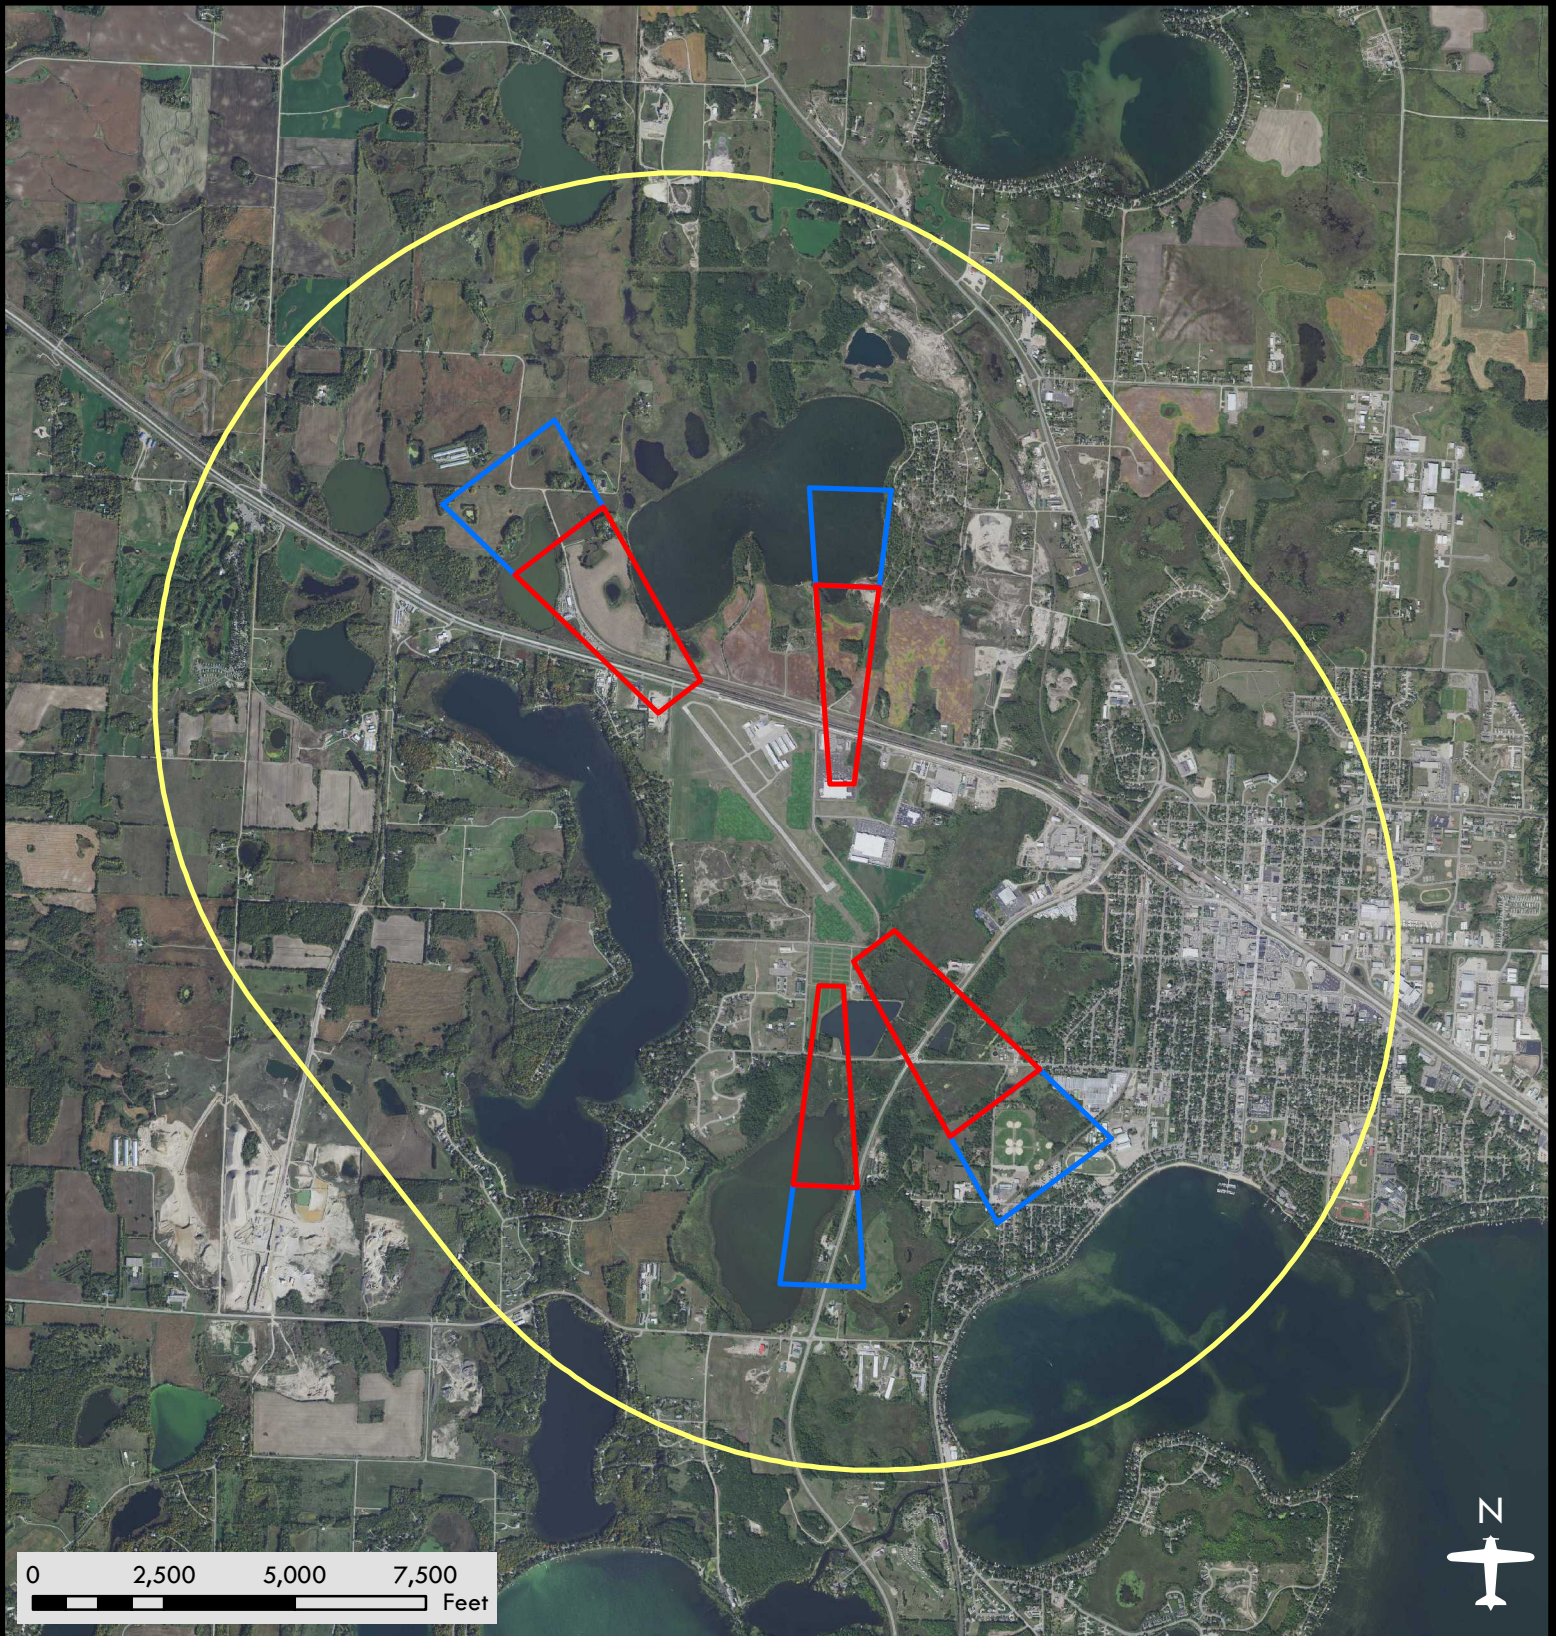

Detroit Lakes Municipal Airport - Wething Field

Airport Safety Zones

Date: 08/08/2018

Legend

-  Zone A
-  Zone B
-  Zone C

DISCLAIMER: This is not an official zoning map. To view the official map and ordinance for this airport, please visit the Airport Zoning Information Warehouse at <https://www.dot.state.mn.us/aero/planning/zoning-warehouse.html>. The State of Minnesota makes no representations or warranties expressed or implied, with respect to the reuse of the data provided herewith regardless of its format or the means of its transmission. There is no guarantee or representation to the user as to the accuracy, currency, suitability, or reliability of this data for any purpose. The user accepts the data "as is." The State of Minnesota assumes no responsibility for loss or damage incurred as a result of any user's reliance on this data. All maps and other material provided herein are protected by copyright. Permission is granted to copy and use the materials herein.